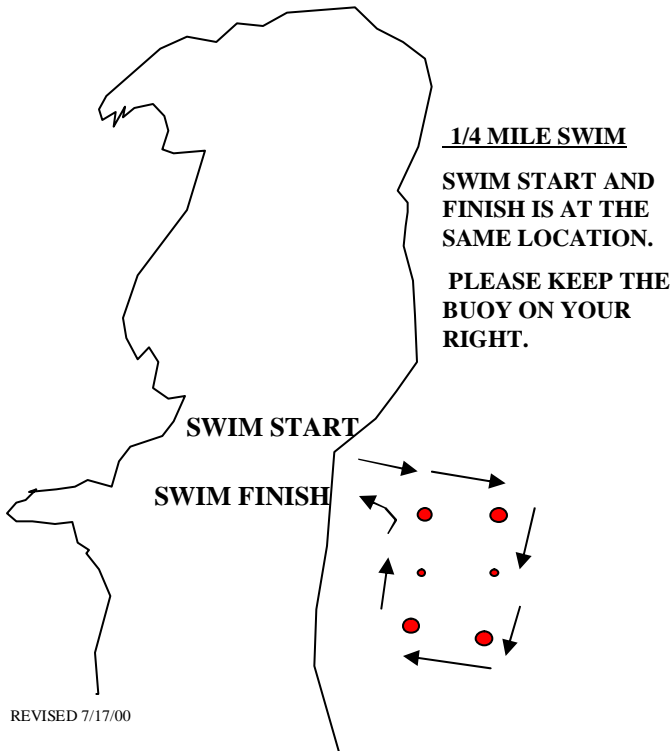

# HUNTINGTON'S DISEASE SPRINT DISTANCE TRIATHLON

"MAP NOT TO SCALE"

## 1/4 Mile Swim Course

REVISED 7/17/00

## Bike Course Thirteen Mile Bike