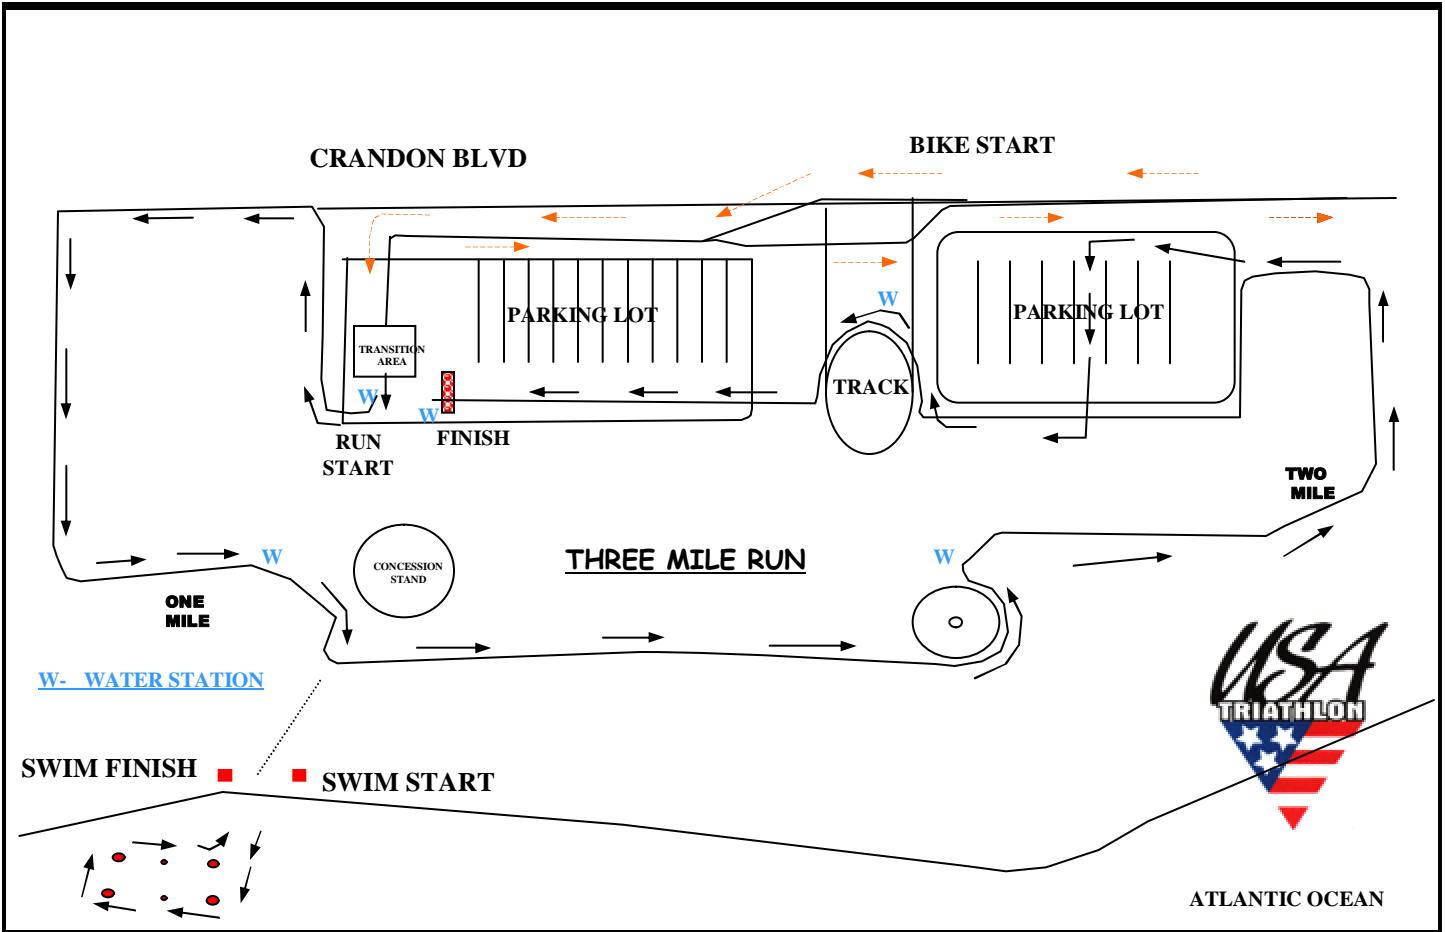

# HUNTINGTON'S DISEASE SPRINT DISTANCE TRIATHLON

"MAP NOT TO SCALE"

## 1/4 Mile Swim Course

REVISED 7/17/00

## Bike Course Thirteen Mile Bike